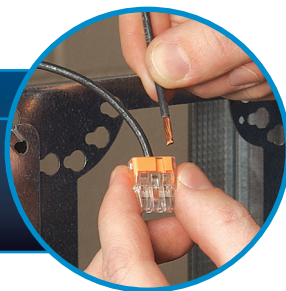

Cu/Cu
Only

Strip, Push, Connect- The fastest way to make a connection

The In-Sure™ Push-In wire connector is perfect for residential, light commercial, lighting retrofit and pre-fab wiring systems. The fastest, easiest, no-twist push-in connector on the market.

Clear shell allows visual inspection of the connection

No-twist push-in design reduces repetitive motion fatigue

Full line accommodates #20 – #12, 2 to 4 wire connections

In-Sure™

FAST FACT:

The In-Sure™ Push-In has low insertion force for fast, easy connections. Great for pre-fab wiring.