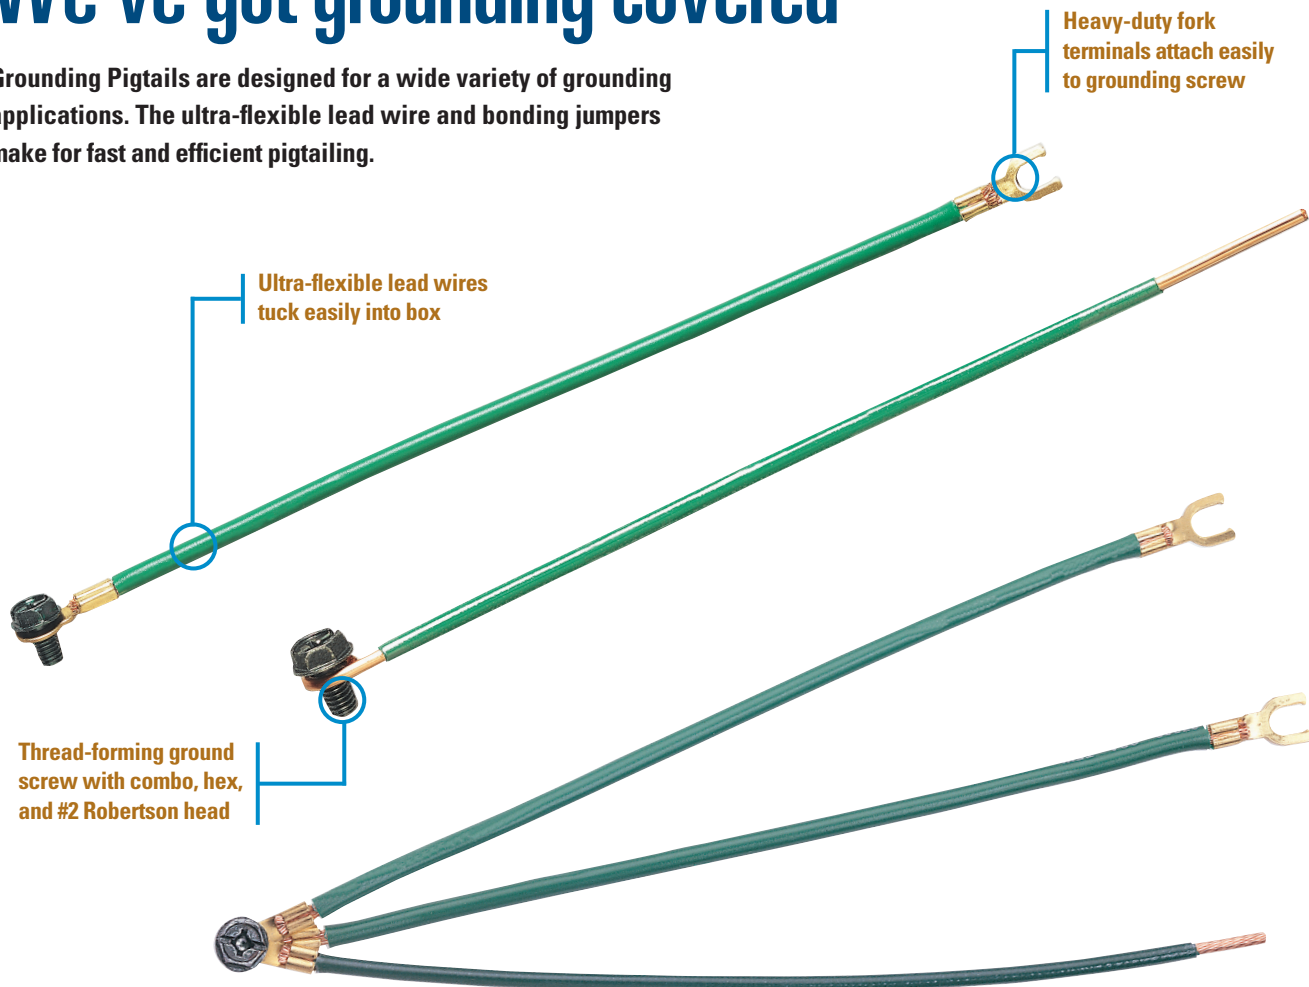

Cu/Cu
Only

Strip, Push, Connect- The fastest way to make a connection

The In-Sure™ Push-In wire connector is perfect for residential, light commercial, lighting retrofit and pre-fab wiring systems. The fastest, easiest, no-twist push-in connector on the market.

Clear shell allows visual inspection of the connection

No-twist push-in design reduces repetitive motion fatigue

Full line accommodates #20 – #12, 2 to 4 wire connections

In-Sure™

FAST FACT:

The In-Sure™ Push-In has low insertion force for fast, easy connections. Great for pre-fab wiring.

Solid	#14 – #10 solid
Stranded	#12 – #10 (19 strand or less)
Stranded Tin-Bonded	#14 – #10 (19 strand or less)

ACCEPTS
#10 AWG

In-Sure™ Push-In
WIRE CONNECTORS

We've got grounding covered

Grounding Pigtails are designed for a wide variety of grounding applications. The ultra-flexible lead wire and bonding jumpers make for fast and efficient pigtailing.