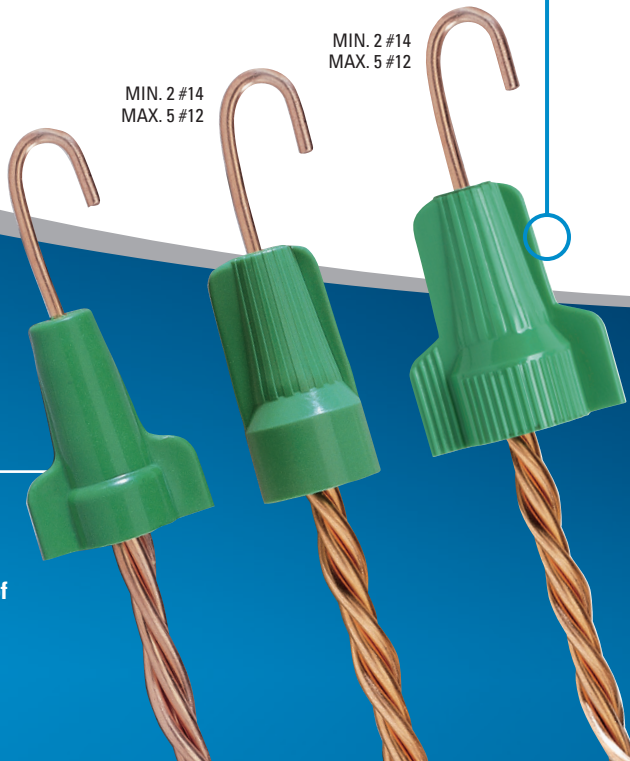

Ensures compliance with NEC standards

MIN. 2 #14
MAX. 3 #12 w/1 #14

MIN. 2 #14
MAX. 5 #12

MIN. 2 #14
MAX. 5 #12