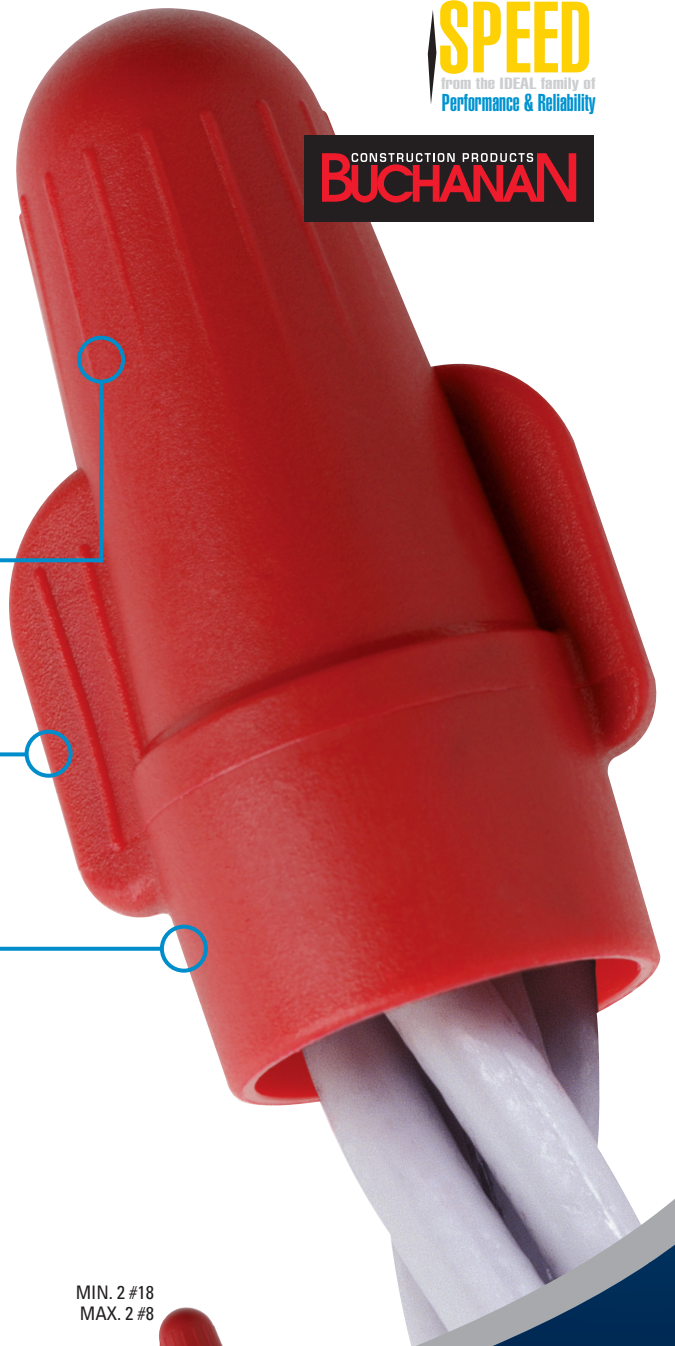

Wire Combinations: 3 #20 2 #18 2 #12 3 #12 5 #12 2 #6

*1,000 Volts signs and fixtures

The connector for SPEED

The B-Twist™ Wire Connector combines all the features of red and yellow wire connectors in one unique design that comes to torque quick and easy. The rounded “dial-top” provides fast, fingertip starts and its low-profile design fits easily into electrical boxes. With a wide wire range, the B-Twist provides top performance at a great value.

Vertical ribs improve grip

Long swept-wings improve comfort and torque

Deep skirt helps protect over-stripped wires

FAST FACT:

The B-Twist™ handles the entire range of a red and yellow connector

MIN. 2 #18
MAX. 2 #8

Ribs expand for progressive tightening

Contoured wing design improves leverage

Wide deep skirt opening accommodates a variety of wire combinations

Wing-Twist™

FAST FACT:

A full line for virtually every wire size and combination.