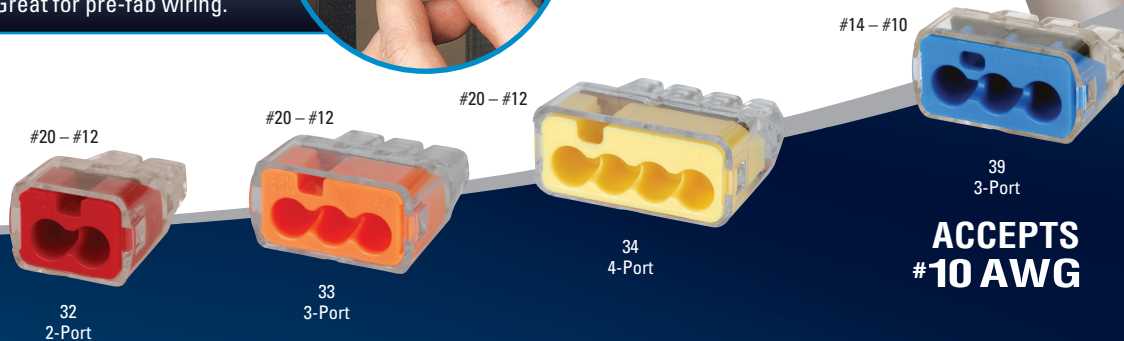

Strip, Push, Connect- The fastest way to make a connection

The In-Sure™ Push-In wire connector is perfect for residential, light commercial, lighting retrofit and pre-fab wiring systems. The fastest, easiest, no-twist push-in connector on the market.

Clear shell allows visual inspection of the connection

No-twist push-in design reduces repetitive motion fatigue

Full line accommodates #20 – #12, 2 to 4 wire connections

In-Sure™

FAST FACT:

The In-Sure™ Push-In has low insertion force for fast, easy connections. Great for pre-fab wiring.

Cu/Cu Only

In-Sure™ Models 32, 33, 34:

600 Volts Max.

Solid	#20 – #12 solid
Stranded	#16 – #12 (19 strand or less) #18 (7 strand)
Stranded Tin-Bonded	#18 – #14 (19 strand or less)

In-Sure™ Model 39:

600 Volts Max.

Solid	#14 – #10 solid
Stranded	#12 – #10 (19 strand or less)
Stranded Tin-Bonded	#14 – #10 (19 strand or less)

ACCEPTS
#10 AWG

In-Sure™ Push-In
WIRE CONNECTORS