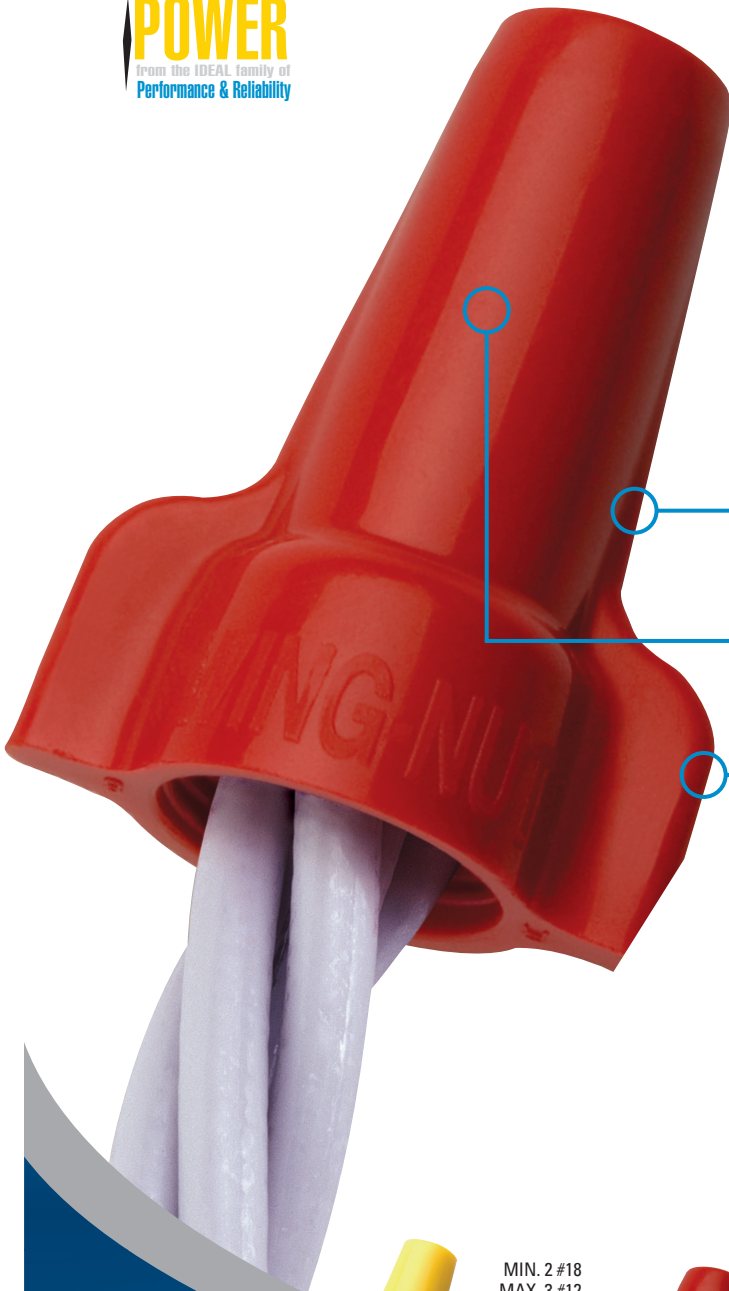

Hex-top allows for 5/16" nut driver application

Durable copolymer shell expands for progressive tightening, a feature that ensures dependable connections

Quick take-up on even the toughest combinations including solid-to-stranded

COMFORT Twister® WIRE CONNECTORS

More POWER with every twist

The Wing-Nut® Wire Connector provides an easy, secure grip when connecting a wide range of wires. The specially designed contoured wings make for extra torque and quick work on any electrical job.

Copolymer shell expands for smooth, progressive tightening

Expanding, square-wire spring accommodates a wide range of wire sizes and combinations

Contoured wing profile provides extra leverage for maximum torque