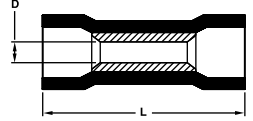

WIRE TERMINATION

WWW.IDEALIND.COM • 1-800-435-0705 CUSTOMER ASSISTANCE

Vinyl Insulated Parallel Splice Dimensions

Wire Range (AWG)	Wire Range (mm ²)	Max. Wire Ins. Dia. (in.)	Max. Wire Ins. Dia. (mm)	Dimensions (in.)		Dimensions (mm)		Cat. No
				L	D	L	D	
20	0.5	.157	4.0	.512	.067	13.0	1.7	83-9351
16	1.5	.177	4.5	.512	.091	13.0	2.3	83-9361
14	2.5	.248	6.3	.591	.134	15.0	3.4	83-9371