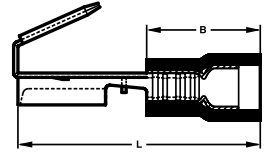

WIRE TERMINATION

WWW.IDEALIND.COM • 1-800-435-0705 CUSTOMER ASSISTANCE

Vinyl Insulated Multi-Stack Disconnect Dimensions

Wire Range (AWG)	Wire Range (mm ²)	Tab Size (in.)	Tab Size (mm)	Max. Wire Ins. Dia. (in.)	Max Wire Ins. Dia. (mm)	Dimensions (in.)						Dimensions (mm)						Cat. No.
						L	W	E	F	W1	F1	L	W	E	F	W1	F1	
22-18	0.5 - 1.0	.250 x .032	6.35 x 0.8	.150	3.8	.886	.413	.260	.315	.250	.323	22.5	10.5	6.6	8.0	6.35	8.2	83-9611
16-14	1.5 - 2.5	.250 x .032	6.35 x 0.8	.185	4.7	.886	.413	.260	.315	.250	.323	22.5	10.5	6.6	8.0	6.35	8.2	83-7051
12-10	4.0 - 6.0	.250 x .032	6.35 x 0.8	.244	6.2	.945	.512	.260	.315	.250	.363	22.5	13.0	6.6	8.0	6.35	8.2	83-7081

75°C/300 Volts max.