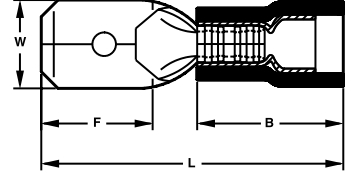

Vinyl Insulated Male Disconnect Dimensions

Wire Range (AWG)	Wire Range (mm ²)	Tab Size (in.)	Tab Size (mm)	Max. Wire Ins. Dia. (in.)	Max Wire Ins. Dia. (mm)	Dimensions (in.)				Dimensions (mm)				Cat. No
						L	B	W	F	L	B	W	F	
22-18	0.5 - 1.0	.250 x .032	6.35 x 0.8	.150	3.8	.858	.413	.250	.303	21.8	10.5	6.35	7.7	83-9971
16-14	1.5 - 2.5	.250 x .032	6.35 x 0.8	.185	4.7	.858	.413	.250	.303	21.8	10.5	6.35	7.7	83-9981
12-10	4.0 - 6.0	.250 x .032	6.35 x 0.8	.244	6.2	.945	.512	.250	.303	24.0	13.0	6.35	7.7	83-9991