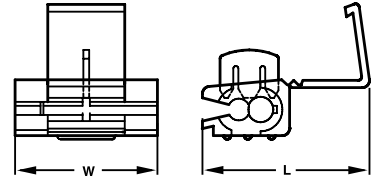

Tap Splice Connector Dimensions

Wire Range (AWG)	Wire Range (mm ²)	Color	Dimensions (in.)		Dimensions (mm)		Cat. No
			L	W	L	W	
22-18	0.5-1.0	Red	1.063	.787	27.0	20.0	83-3261
16-14	1.5-2.5	Blue	1.063	.787	27.0	20.0	83-3271
12-10	4.0-6.0	Yellow	1.358	.807	34.5	20.5	83-3281