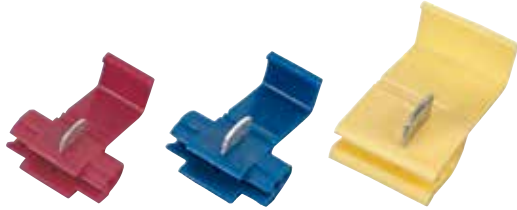

Tap Splice Connector Dimensions

Wire Range (AWG)	Wire Range (mm ²)	Color	Dimensions (in.)		Dimensions (mm)		Cat. No
			L	W	L	W	
22-18	0.5-1.0	Red	1.063	.787	27.0	20.0	83-3261
16-14	1.5-2.5	Blue	1.063	.787	27.0	20.0	83-3271
12-10	4.0-6.0	Yellow	1.358	.807	34.5	20.5	83-3281